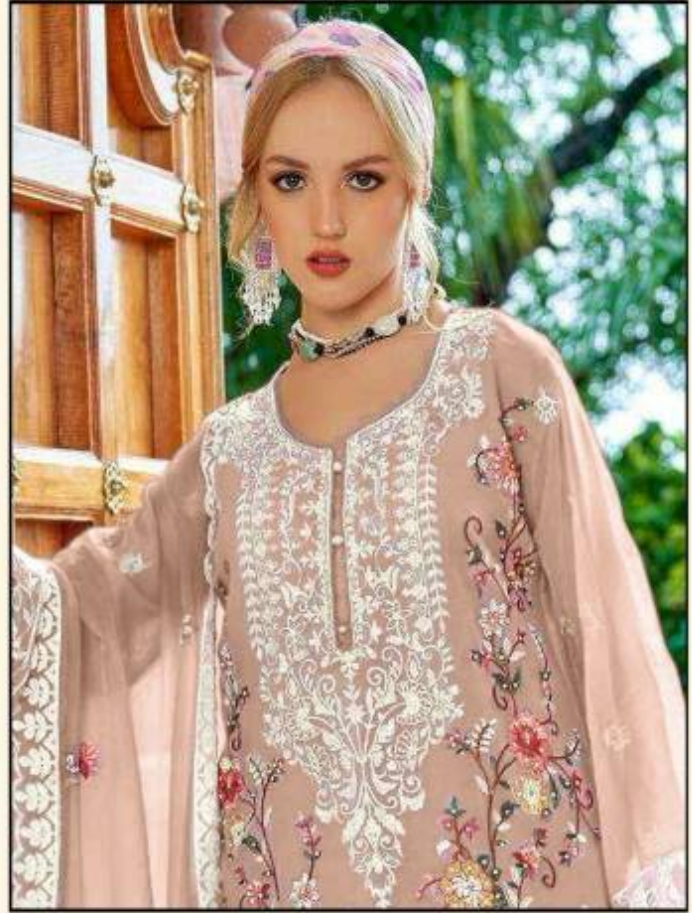

TOP - FOX GEORGETTE HEAVY EMBROIDERED WITH HANDWORK

BOTTOM - INNER - DULL SHANTOON WITH EMB PATCH

DUPATTA - FOX GEORGETTE HEAVY EMBROIDERED WITH PALLU EMB

B-151 A

TOP - FOX GEORGETTE HEAVY EMBROIDERED WITH HANDWORK

BOTTOM - INNER - DULL SHANTOON WITH EMB PATCH

DUPATTA - FOX GEORGETTE HEAVY EMBROIDERED WITH PALLU EMB

B-151 B

TOP - FOX GEORGETTE HEAVY EMBROIDERED WITH HANDWORK

BOTTOM - INNER - DULL SHANTOON WITH EMB PATCH

DUPATTA - FOX GEORGETTE HEAVY EMBROIDERED WITH PALLU EMB

B-151 C

TOP - FOX GEORGETTE HEAVY EMBROIDERED WITH HANDWORK

BOTTOM - INNER - DULL SHANTOON WITH EMB PATCH

DUPATTA - FOX GEORGETTE HEAVY EMBROIDERED WITH PALLU EMB