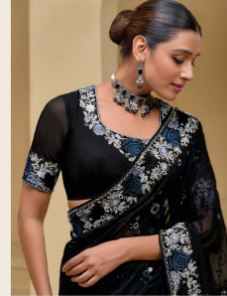

7513

Elegance is the only beauty that never fades

7512

Life is a party, and my saree is the confetti!

M. S. Sures

Saree: The mirror that reflects my inner beauty

7509

Elegance is the only beauty that never fades

M. S. Sures

7508

Life is a party, and my saree is the confetti!

M. N. Bhanoo

M. N. Bhanoo

7507

7506

Every saree has a story to tell, and I'm the storyteller

7505

M. N. Chares

Life is a party, and my saree is the confetti!

M. N. Chares

Life may not be perfect, but your saree can be

D.NO.	DESCRIPTION	BLOUSE
7501	SEA GREEN PURE BANARASI TUSCANY SAREE WITH CUT-DANA,MOTI AND SEQUENCE HEAVY WORK	PURE SILK
7502	MUSTARD PURE BANARASI TUSCANY SAREE WITH MOTI,ZARKAN & THREAD HEAVY WORK	PURE BANARASI TUSCANY
7503	PISTA PURE SOFT SHINE SAREE WITH CUT-DANA,MOTI & SEQUENCE HEAVY WORK	PURE SILK
7504	CREAM PURE BANARASI TUSCANY SAREE WITH MOTI,MIRROR,JARI,THREAD & SEQUENCE HEAVY WORK	ITALIAN SILK
7505	BLACK PURE BANARASI TUSCANY SAREE WITH MOTI,THREAD & SEQUENCE HEAVY WORK	PURE BANARASI TUSCANY
7506	GREY PURE BANARASI TUSCANY SAREE WITH MOTI,ZARKAN & SEQUENCE HEAVY WORK	PURE BANARASI TUSCANY
7507	PISTA PURE BANARASI TUSCANY SAREE WITH MOTI,ZARKAN & THREAD HEAVY WORK	PURE BANARASI TUSCANY
7508	PINK PURE BANARASI TUSCANY SAREE WITH CUT-DANA,MOTI AND SEQUENCE HEAVY WORK	PURE SILK
7509	GREY PURE BANARASI TUSCANY SAREE WITH MOTI,MIRROR,JARI,THREAD & SEQUENCE HEAVY WORK	ITALIAN SILK
7510	CREAM PURE BANARASI TUSCANY SAREE WITH MOTI,ZARKAN & SEQUENCE HEAVY WORK	PURE BANARASI TUSCANY
7511	BLACK PURE BANARASI TUSCANY SAAREE WITH THREAD,MOTI,CUT-DANA,MIRROR & ZARKAN HEAVY WORK	ITALIAN SILK
7512	GREY PURE SOFT SHINE SAREE WITH MOTI,ZARKAN & SEQUENCE HEAVY WORK	MELBOURN SILK
7513	BLACK PURE BANARASI TUSCANY SAREE WITH CUT-DANA,MOTI AND SEQUENCE HEAVY WORK	PURE SILK