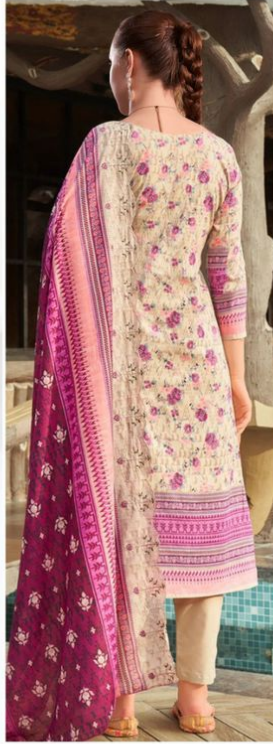

SAHNAZ SELF EMBROIDERED  
HAYV DUPPTA WORK CONCEPT

7773  
D.NO.1459

QUEEN IN STYLE

SIMPLE WITHOUT LETTING SO OF ELEGANCE & TRADITION  
WITH NATURAL FABRICS

SAHNAZ SELF EMBROIDERED  
HAVY DUPPTA WORK CONCEPT

7773  
D.NO.1460

QUEEN IN STYLE

SIMPLE WITHOUT LETTING SO OF ELEGANCE & TRADITION  
WITH NATURAL FABRICS

SAHNAZ SELF EMBROIDERED  
HAYV DUPPTA WORK CONCEPT

7773  
D.NO.1458

QUEEN IN STYLE

SIMPLE WITHOUT LETTING SO OF ELEGANCE & TRADITION  
WITH NATURAL FABRICS