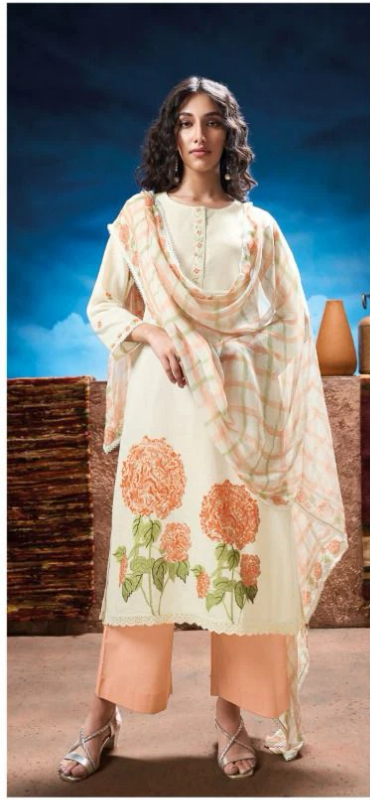

S3290-B

Ganga®
Lakita
S3290- A/B/C/D