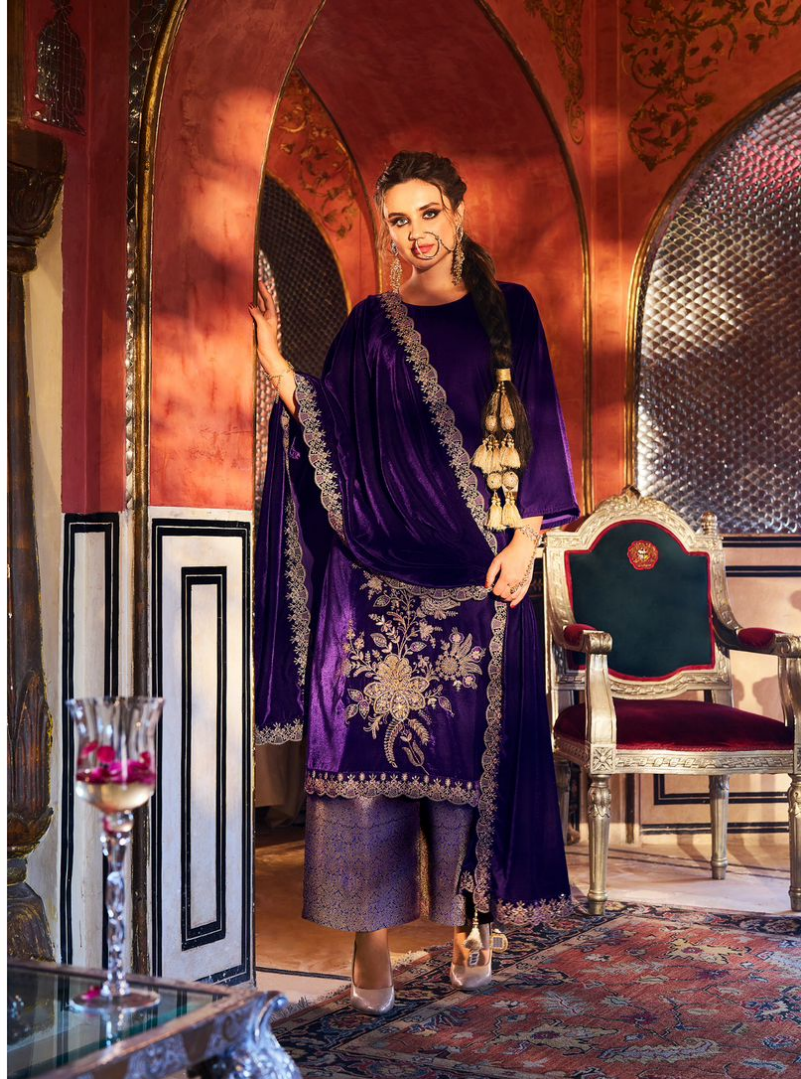

15696

**IBIZA**  
"A lifestyle to follow"

DREAM CATCHER

15699

*Inspired by the azure blue skies and natural landscapes,  
the soul-searing hues in this ensemble is homage to today's stylistas*

NATURE  
ADMIRER  
FEEL

Beauty is a radiance that originates from within and comes from inner haven and strong character

15697

NATURE  
ADMIRER  
FEEL

Beauty is a radiance that originates from within and comes from inner haven and strong character

# Spring Glory

LUXURY VELVET COLLECTION

15694

15695

15696

15697

15698

15699