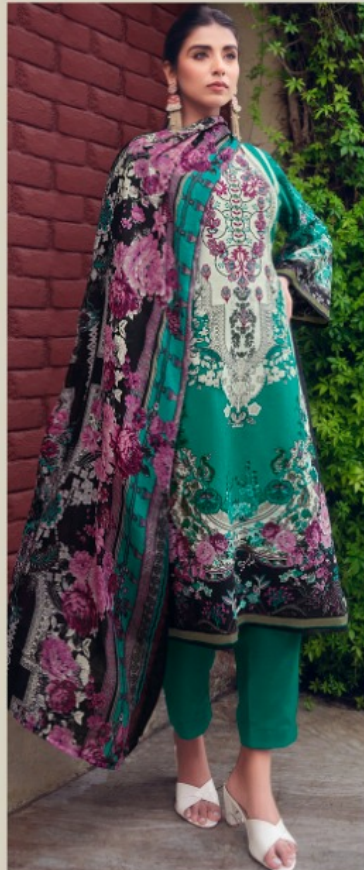

1088-002

1088-006