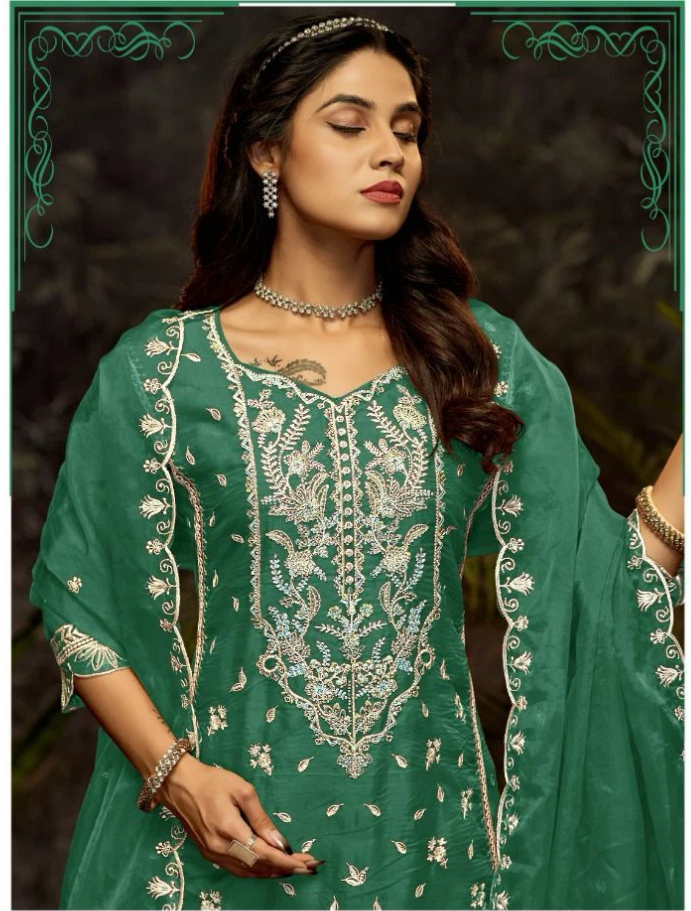

TOP - ORGANZA HEAVY EMBROIDERED WITH JARKAN WORK

BOTTOM - INNER - DULL SHANTOON

DUPATTA - ORGANZA HEAVY EMBROIDERED

B-138 C

TOP - ORGANZA HEAVY EMBROIDERED WITH JARKAN WORK

BOTTOM - INNER - DULL SHANTOON

DUPATTA - ORGANZA HEAVY EMBROIDERED

B-138 B

TOP - ORGANZA HEAVY EMBROIDERED WITH JARKAN WORK

BOTTOM - INNER - DULL SHANTOON

DUPATTA - ORGANZA HEAVY EMBROIDERED

B-138 A

TOP - ORGANZA HEAVY EMBROIDERED WITH JARKAN WORK

BOTTOM - INNER - DULL SHANTOON

DUPATTA - ORGANZA HEAVY EMBROIDERED

B-138 D

B - 138 A

B - 138 B

B - 138 C

B - 138 D